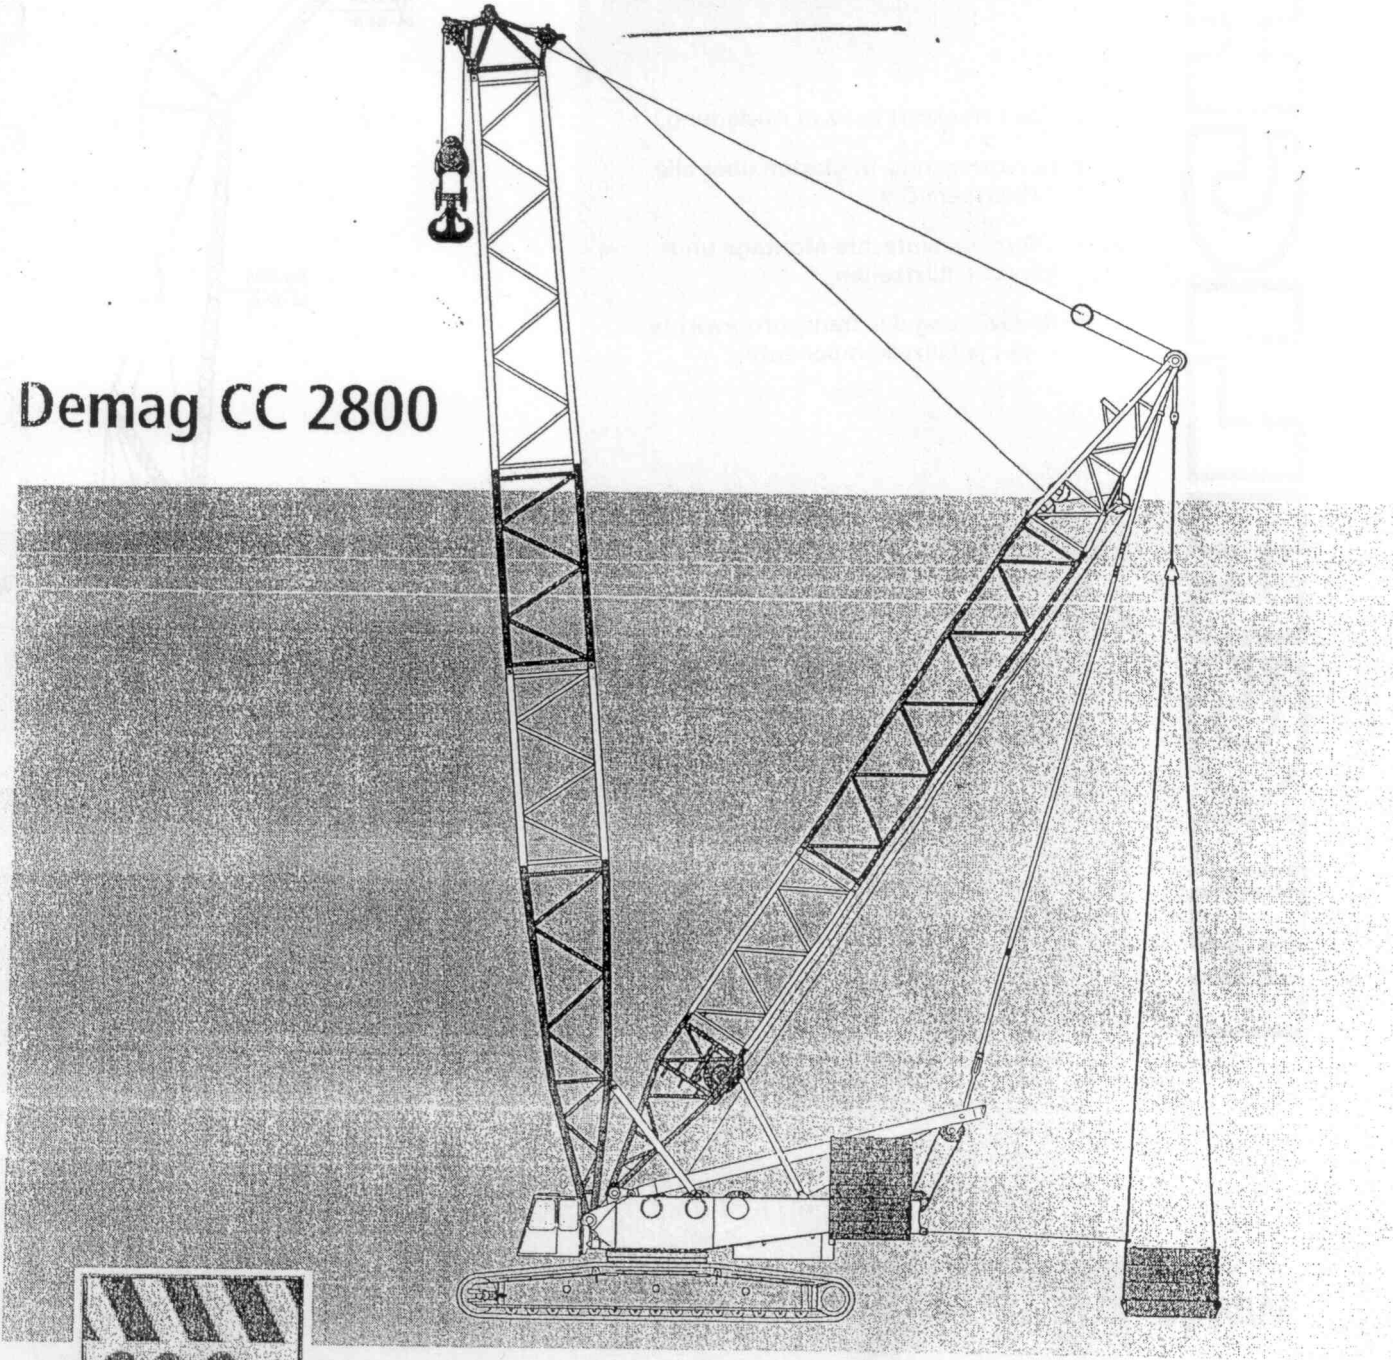

mainboom 8umlr  
luffing jib 8umlr  
superlift incl way (excl. sl-cwt)  
crane counterweight  
hookblocks 2x200t, 50t  
runner - 40m - 2000'

**DEMAG**  
Mobile Cranes

Demag CC 2800

600t